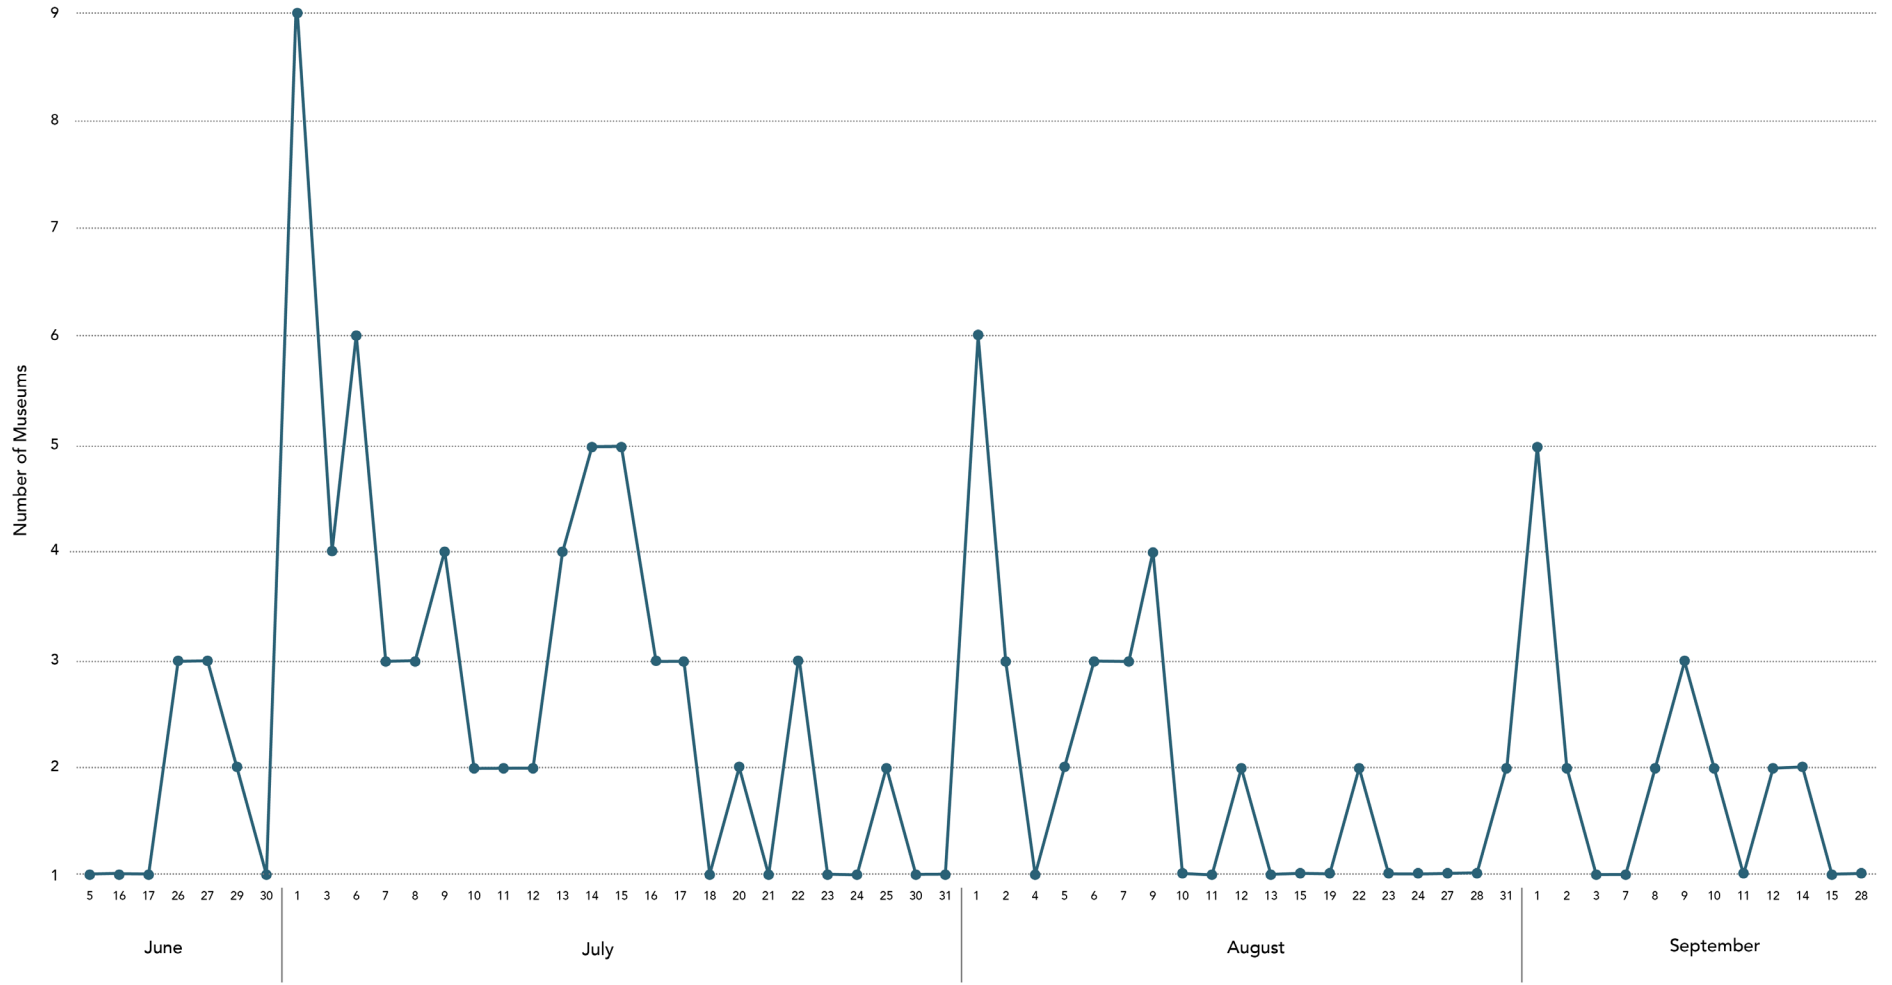

Data courtesy of the American Alliance of Museums' National Survey of COVID-19 Impact on US Museums, fielded June 2020

Selection Percentage

*number of respondents = 407

NYS Museum Reopening Timeline

When did your museum reopen or when does your museum plan to reopen?