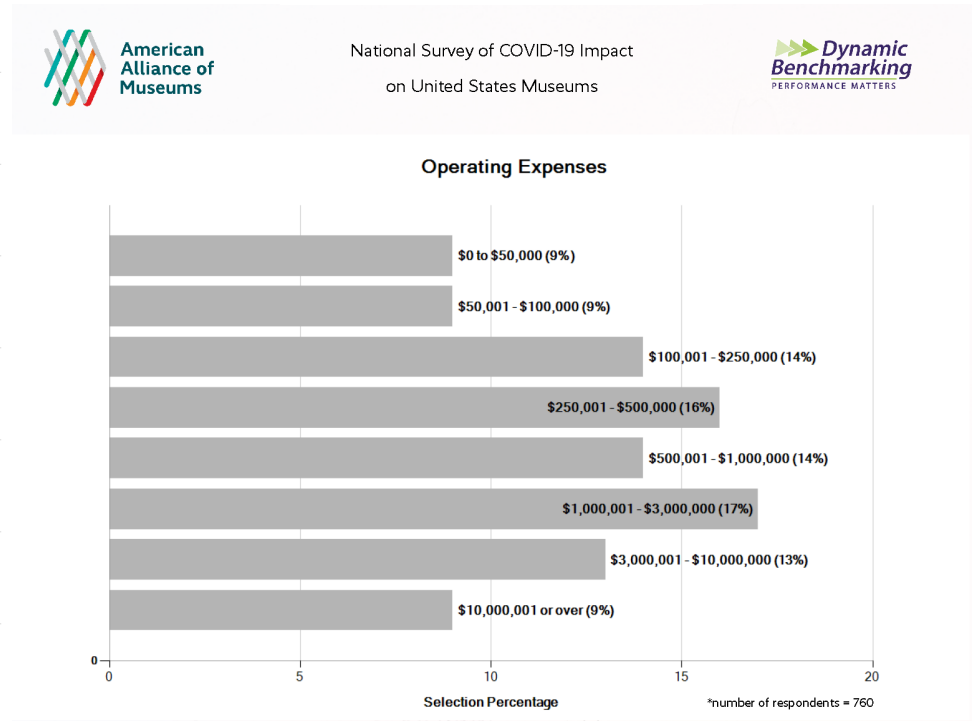

Institution Type

Data courtesy of the American Alliance of Museums' National Survey of COVID-19 Impact on US Museums, fielded June 2020

Survey Participants

By Budget Size

NYS Museums

n = 198

National

Data courtesy of the American Alliance of Museums' National Survey of COVID-19 Impact on US Museums, fielded June 2020