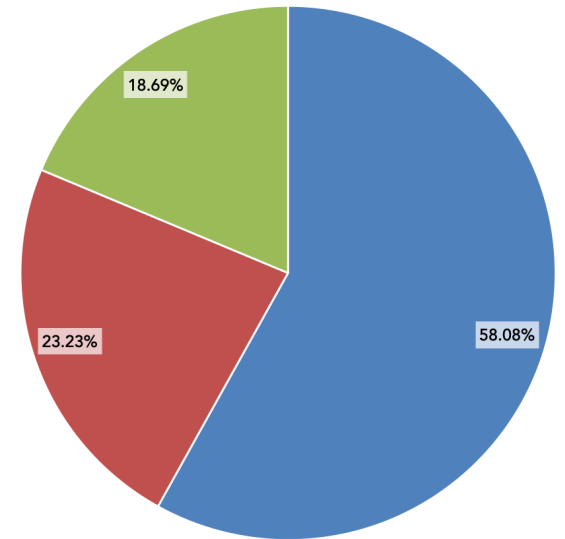

Funding Sources to NYS Museums by Budget Size

- 25% Private Foundation
- 31% Humanities NY
- 2% NYSCA
- 8% NEH
- 2% NEA
- 2% Other SBA Loans
- 20% Economic Injury Disaster Loan
- 90% Paycheck Protection Program

Museums who received emergency relief funding

- Yes
- No
- Did not apply

n=198