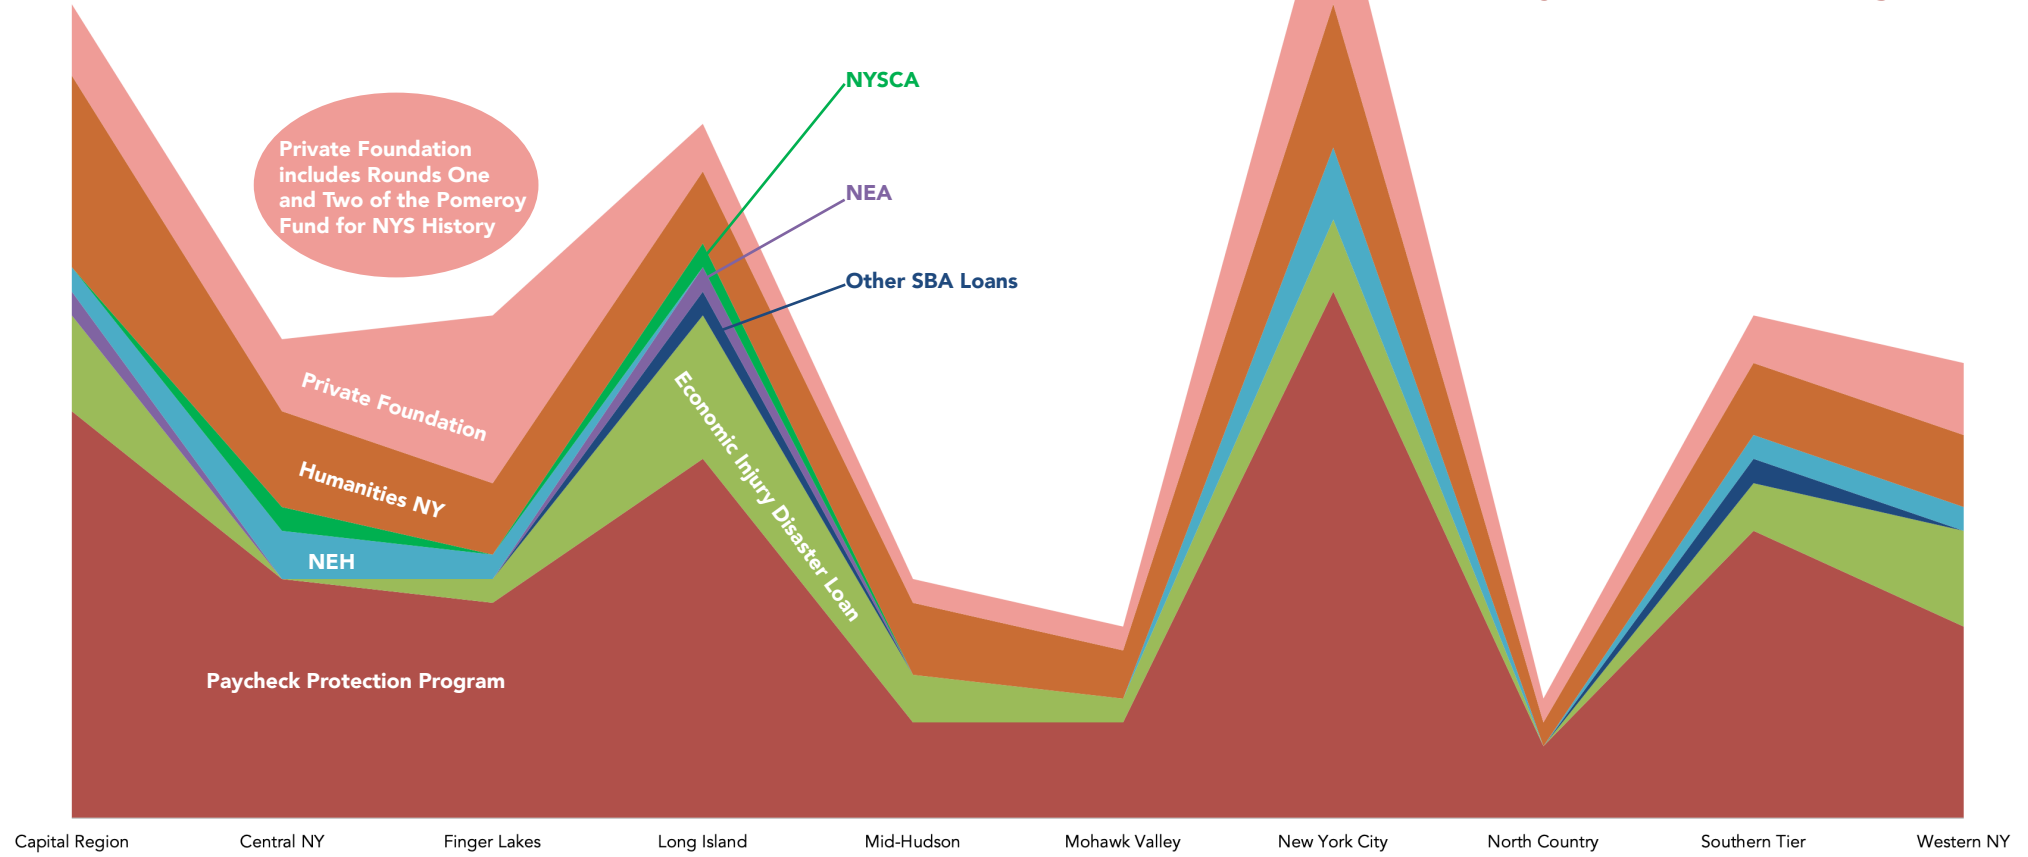

Funding Sources to NYS museums by REDC Region

- 25% Private Foundation
- 31% Humanities NY
- 2% NYSCA
- 8% NEH
- 2% NEA
- 2% Other SBA Loans
- 20% Economic Injury Disaster Loan
- 90% Paycheck Protection Program

Private Foundation includes Rounds One and Two of the Pomeroy Fund for NYS History

NYSCA
NEA
Other SBA Loans

n=198