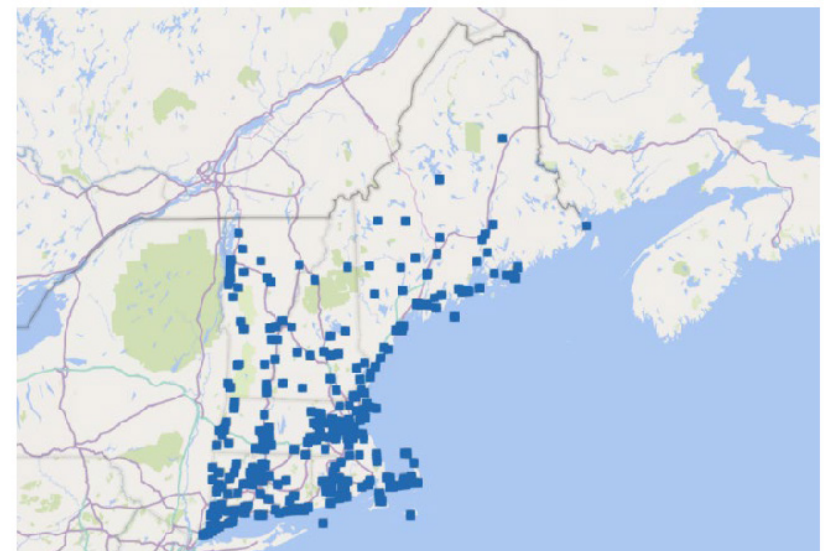

n = 198

Paycheck Protection Program

The New England Museum Association reported that PPP protected **7,414** museum jobs throughout New England funding **468** museums in 6 states

142 NYS museums received PPP funding and protected **7,062** museum jobs