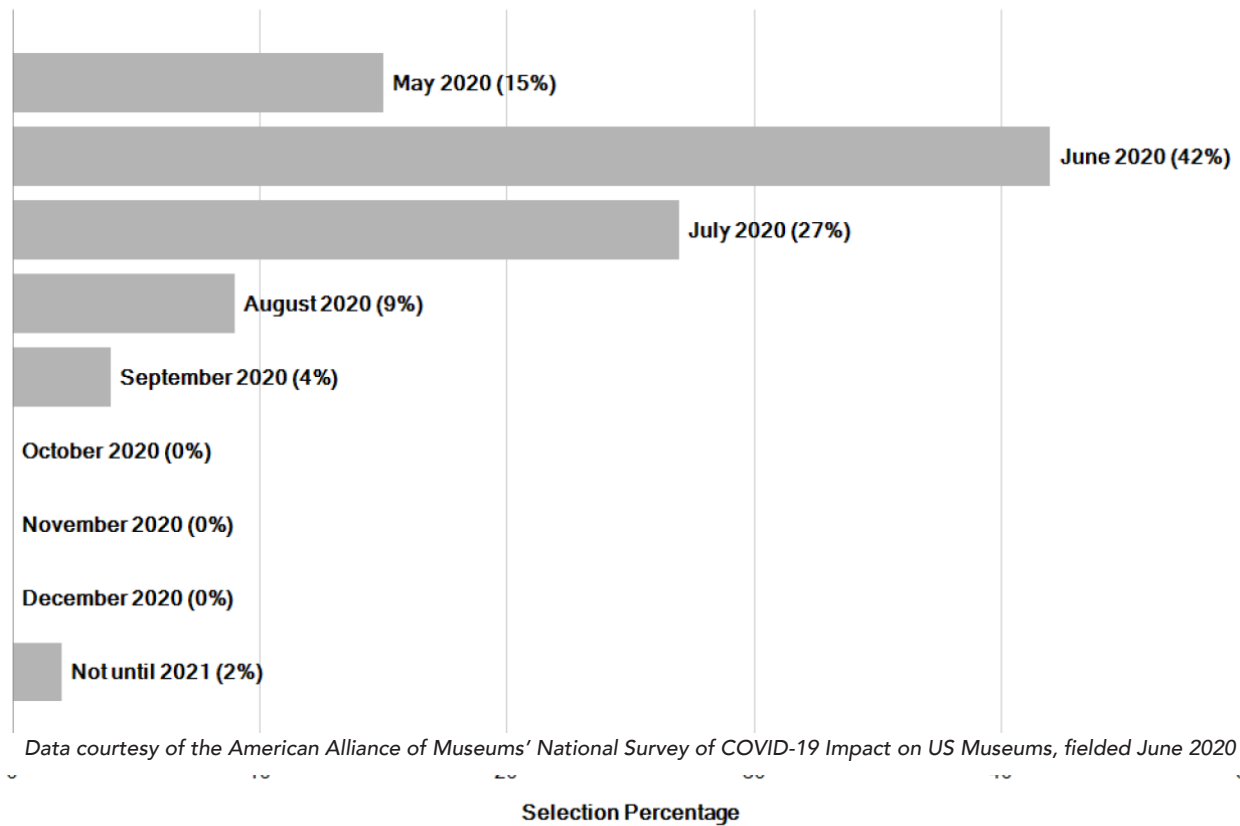

NYS Museum Closure Timeline

When did your museum close its doors due to the COVID-19 pandemic?

n=177

National Reopening

National Survey of COVID-19 Impact
on United States Museums

Date of Planned Reopening