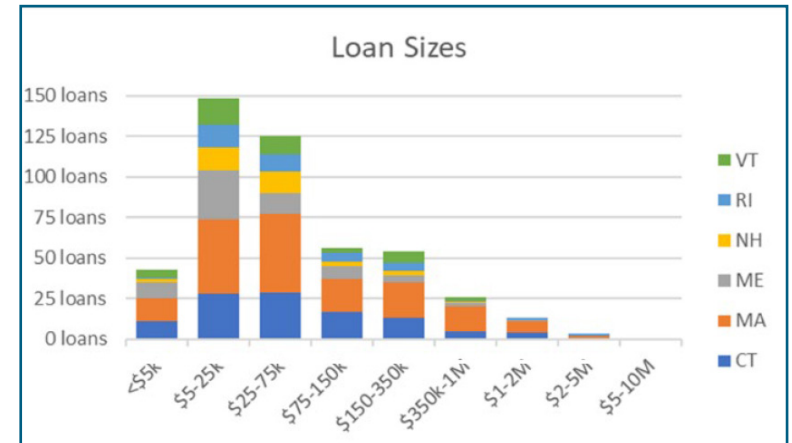

nema NEW ENGLAND MUSEUM ASSOCIATION

Number of PPP Loans by NYS Region

142 NYS museums
received PPP funding

PPP Loan Sizes

to NYS REDC Regions

Loan Sizes to New England Museums

Hoey, Scarlett, and Rob Hummel. Museums and Cultural sites: Utilizing the Paycheck Protection Program to Keep Workers on Payroll and Examining Workforce Statistics. New England Museum Association, 2020.