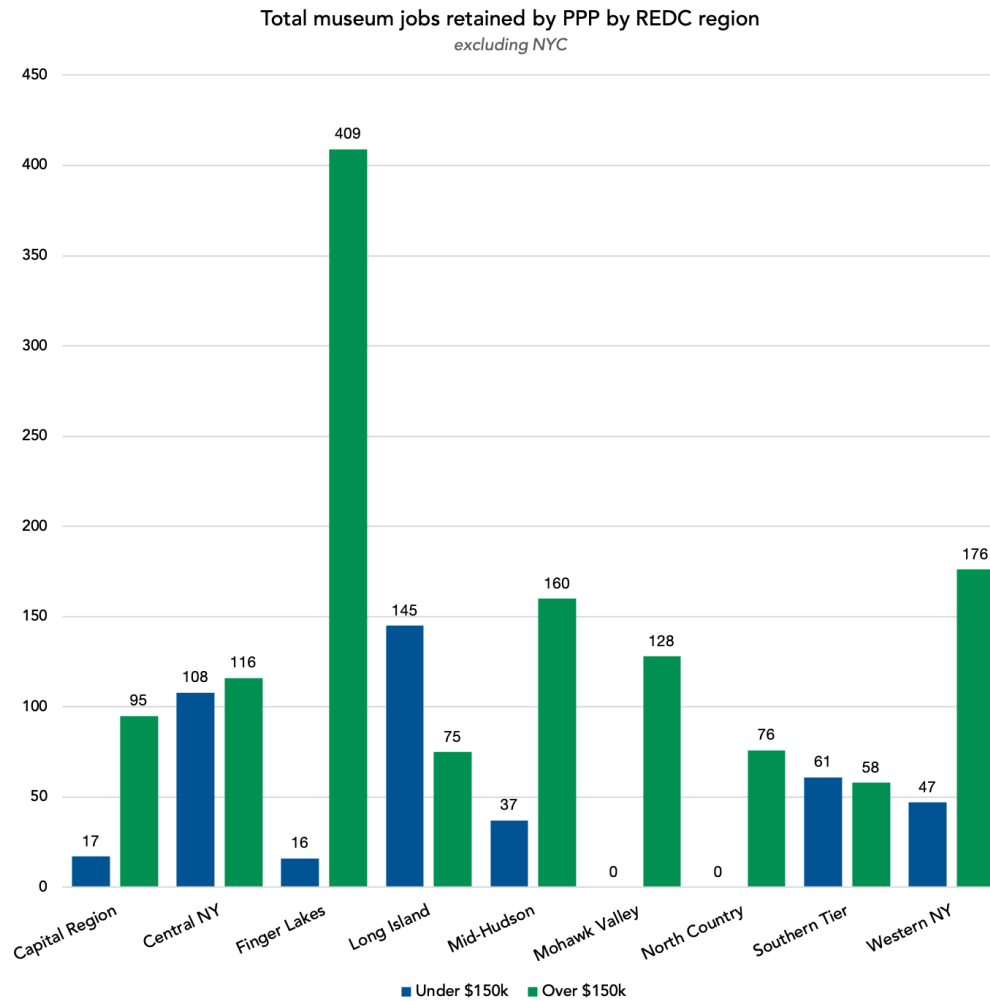

nema NEW ENGLAND MUSEUM ASSOCIATION

Number of PPP Loans by NYS Region

142 NYS museums
received PPP funding

PPP Loan Sizes

to NYS REDC Regions

Loan Sizes to New England Museums

Hoey, Scarlett, and Rob Hummel. Museums and Cultural sites: Utilizing the Paycheck Protection Program to Keep Workers on Payroll and Examining Workforce Statistics. New England Museum Association, 2020.

Total Museum Jobs Retained by PPP by REDC Region

142 NYS museums received PPP funding and protected **7,062** museum jobs

Alphabetical List of Resondents

1816 Farmington Quaker Meetinghouse Museum
1915 Erie Station - Chester's Local History Museum
9/11 Tribute Museum
Adirondack Sky Center & Observatory
Albany Institute of History & Art
Alice T. Miner Museum
Alley Pond Environmental Center
American Folk Art Museum
American Museum of Natural History
Arkell Museum & Canajoharie Library
Aurora Masonic Center
Bertha V.B. Lederer Gallery
Big Flats Historical Museum
Binghamton University Art Museum
Boscobel House and Gardens
Brick Tavern Museum
Buffalo Botanical Gardens
Buffalo Museum of Science
Bundy Museum of History and Art
Cathedral Church of St. John the Divine
Cayuga Museum of History & Art
Cayuga Owasco Lakes Historical Society
Celine G. Philibert Cultural Centre and Museum
Chapman Museum
Charlotte Genesee Lighthouse
Chemung County Historical Society
Chenango Count Historical Society & Museum
Children's Museum of Science and Technology
Clinton County Historical Association and Museum
CNY Living History Center
Coney Island Museum
Corning Museum of Glass
Cornwall on Hudson Village Museum
Cortland County Historical Society
Cradle of Aviation Museum
Destroyer Escort Historical Museum (USS SLATER)
Dodge Pratt Northam Art and Community Center
Duanesburg Historical Society
Dyckman Farmhouse Museum
East Bloomfield Historical Society
East Hampton Historical Society
Eastville Community Historical Society
Ellenville Public Library & Museum