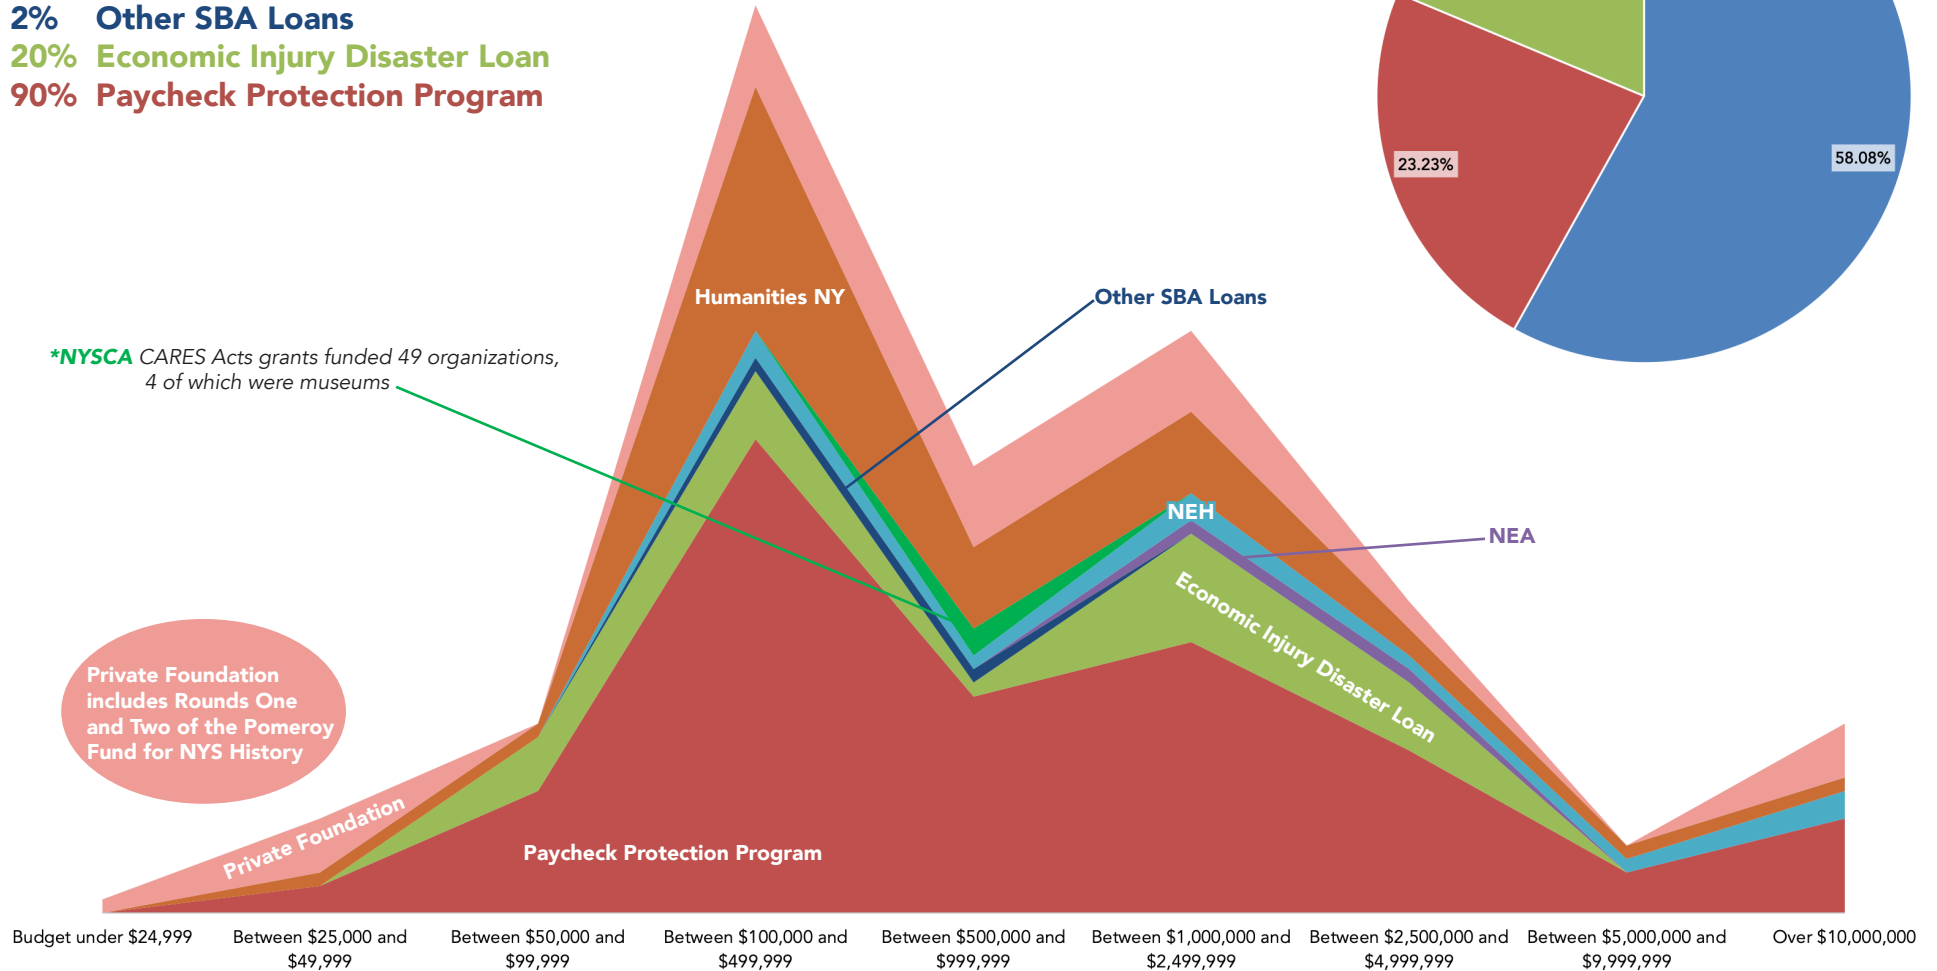

Funding Sources to NYS Museums by Budget Size

- 25% Private Foundation
- 31% Humanities NY
- 2% NYSCA
- 8% NEH
- 2% NEA
- 2% Other SBA Loans
- 20% Economic Injury Disaster Loan
- 90% Paycheck Protection Program

Museums who received emergency relief funding

- Yes
- No
- Did not apply

n=198