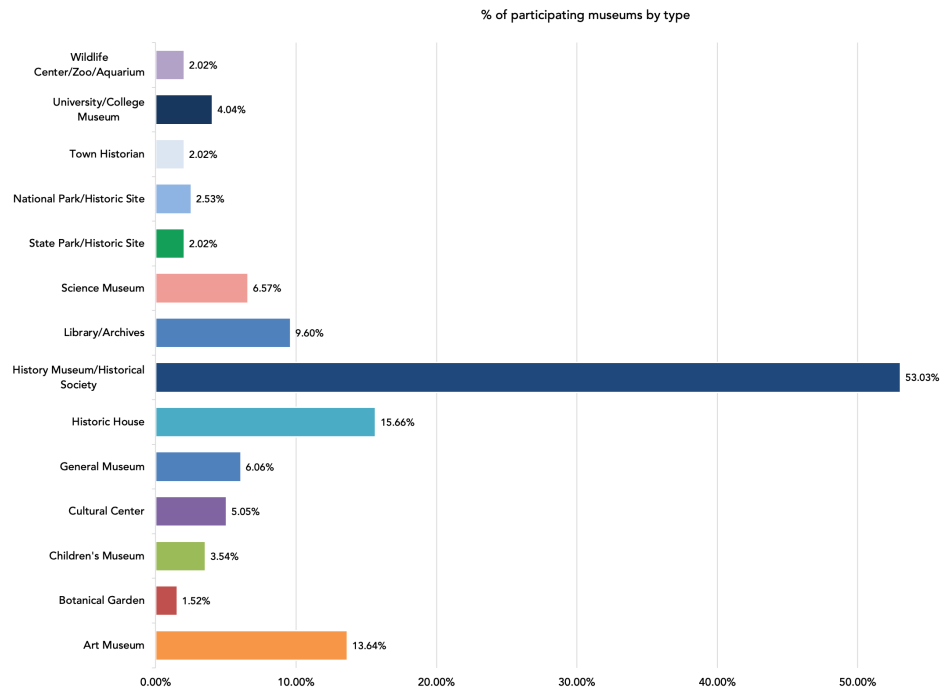

Survey Participants

By Museum Type

NYS Museums

n = 198

National

American Alliance of Museums

National Survey of COVID-19 Impact on United States Museums

Dynamic Benchmarking
PERFORMANCE MATTERS