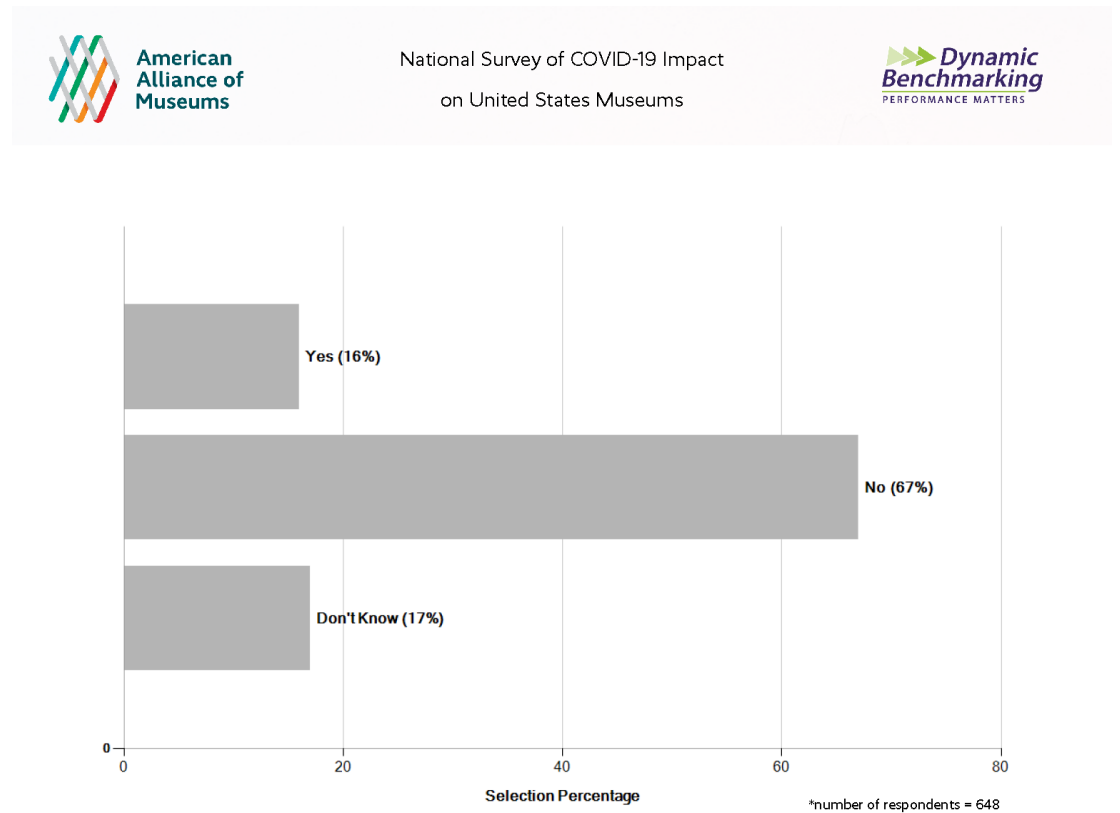

Private Foundation includes Rounds One and Two of the Pomeroy Fund for NYS History

NYSCA
NEA
Other SBA Loans

n=198

Risk of Museum Closure

Do you believe that there is significant risk of your museum closing permanently in the next 16 months, absent additional financial relief?