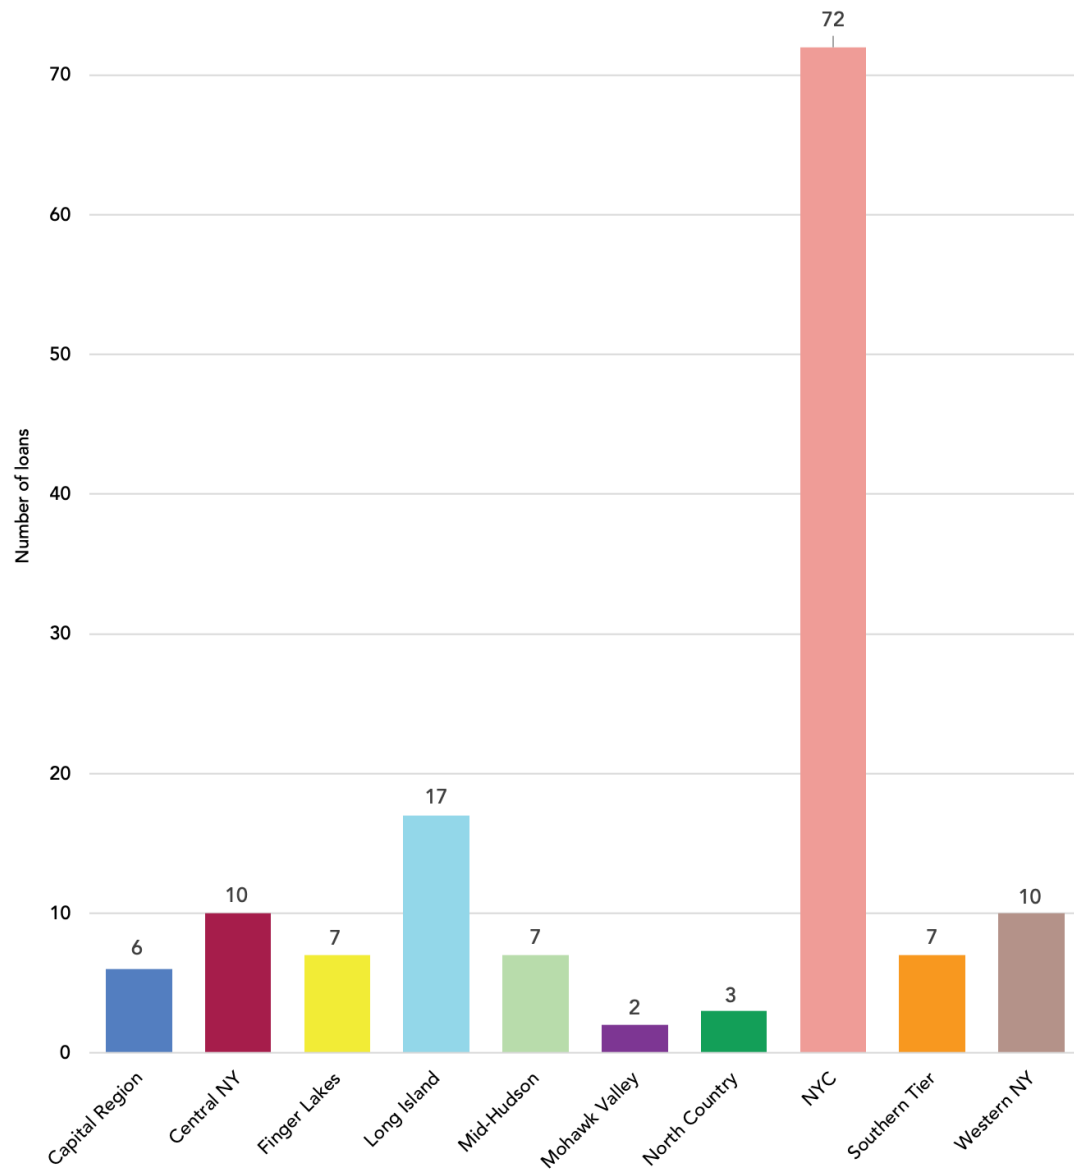

Number of PPP Loans by NYS Region

142 NYS museums
received PPP funding