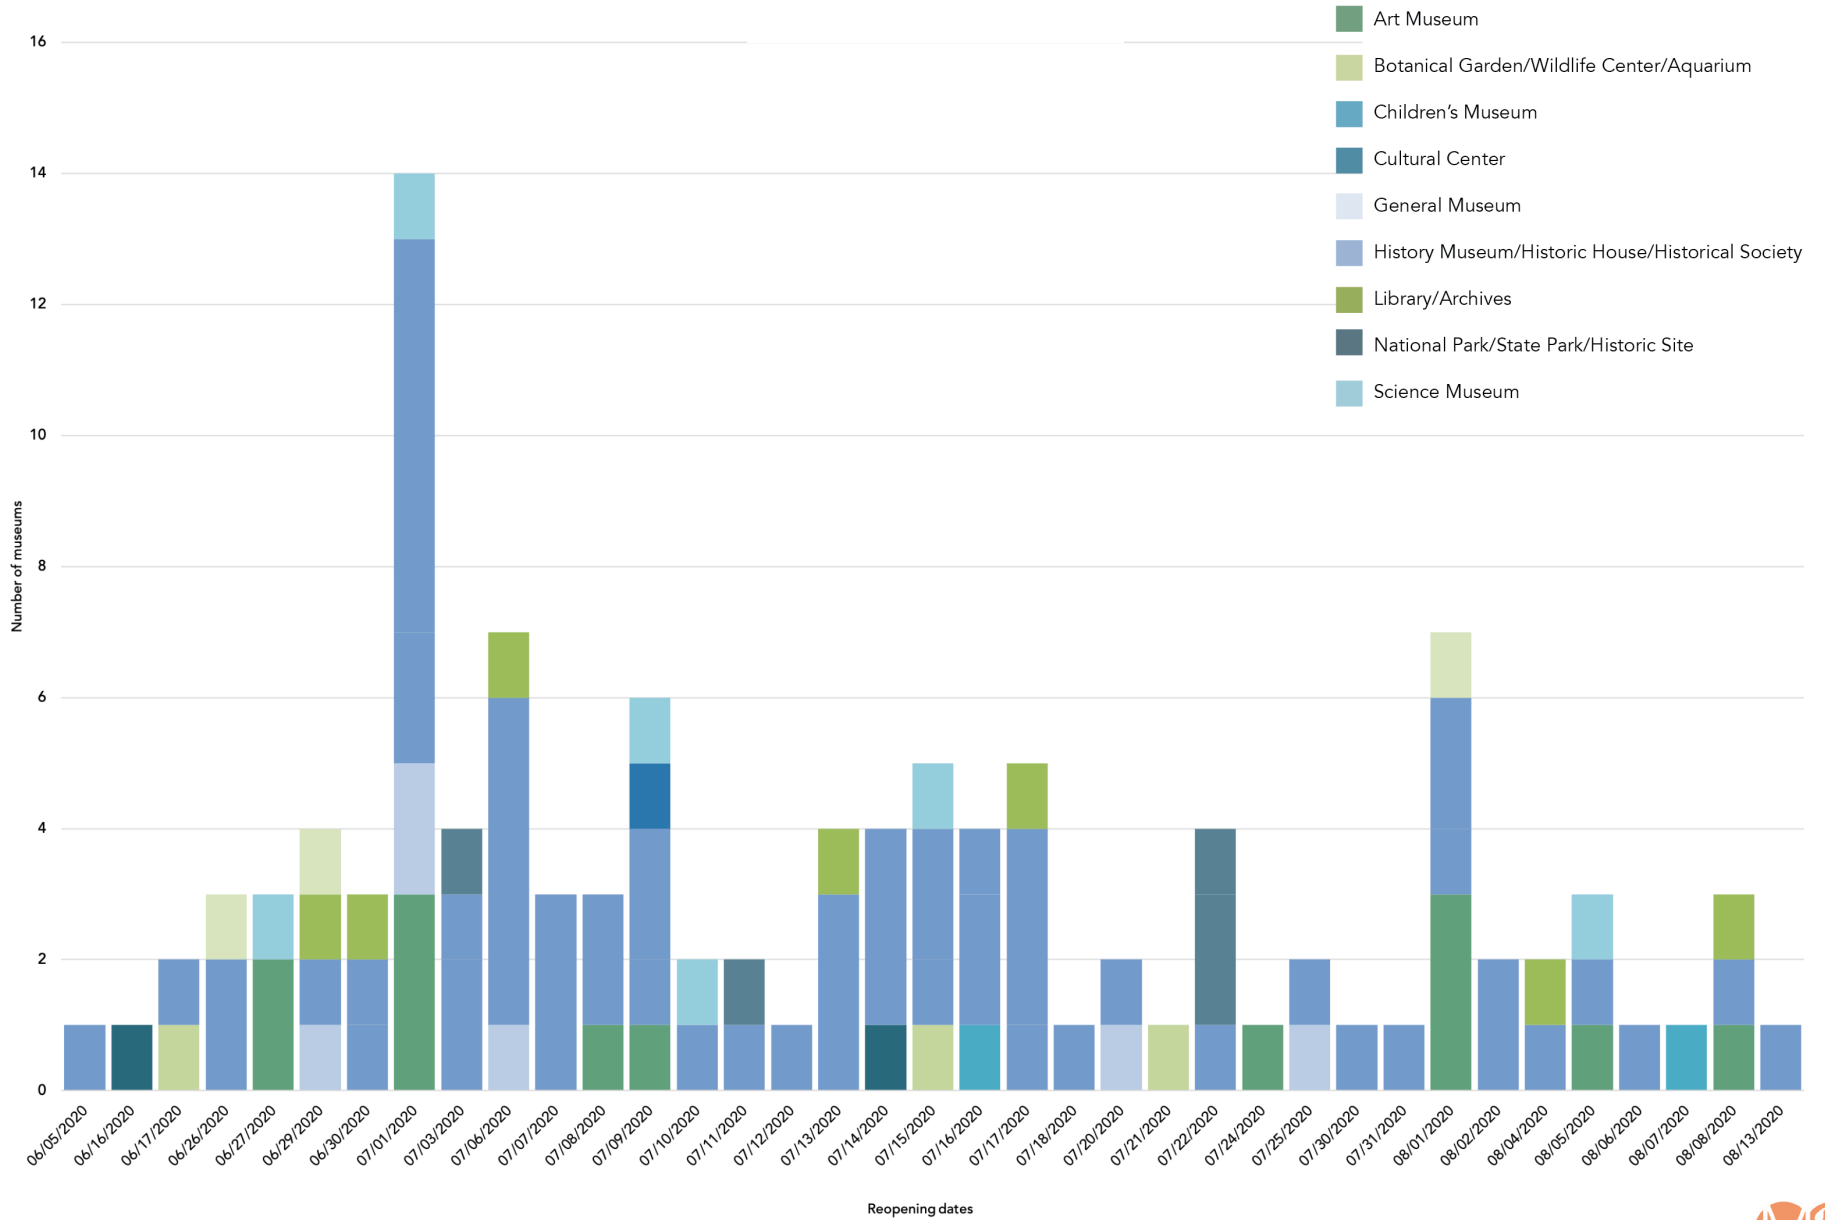

NYS Museums Reopening by Type