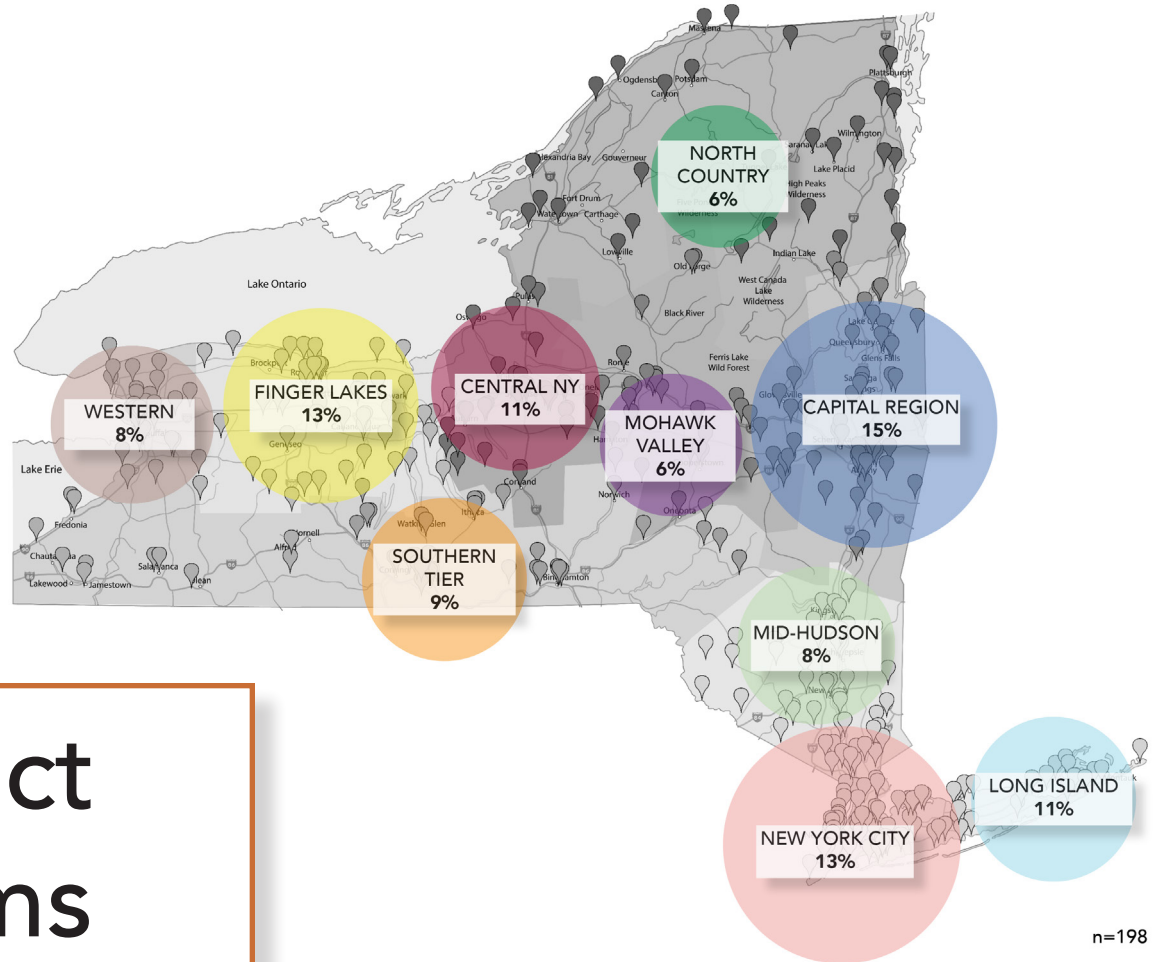

Participating museums by REDC region

n=198

MUSEUM ASSOCIATION
OF NEW YORK

COVID-19 Impact on NYS Museums Part 2

Data collected from July 29 - August 10, 2020
198 museums participated from all 10 REDC regions