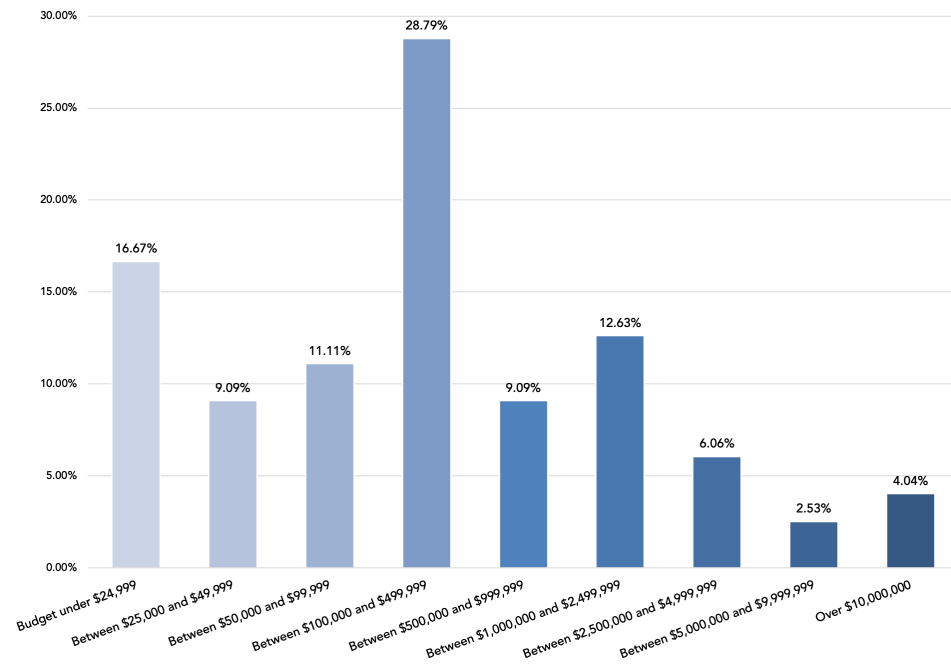

Institution Type

Data courtesy of the American Alliance of Museums' National Survey of COVID-19 Impact on US Museums, fielded June 2020

Survey Participants

By Budget Size

NYS Museums

n = 198

National

Data courtesy of the American Alliance of Museums' National Survey of COVID-19 Impact on US Museums, fielded June 2020