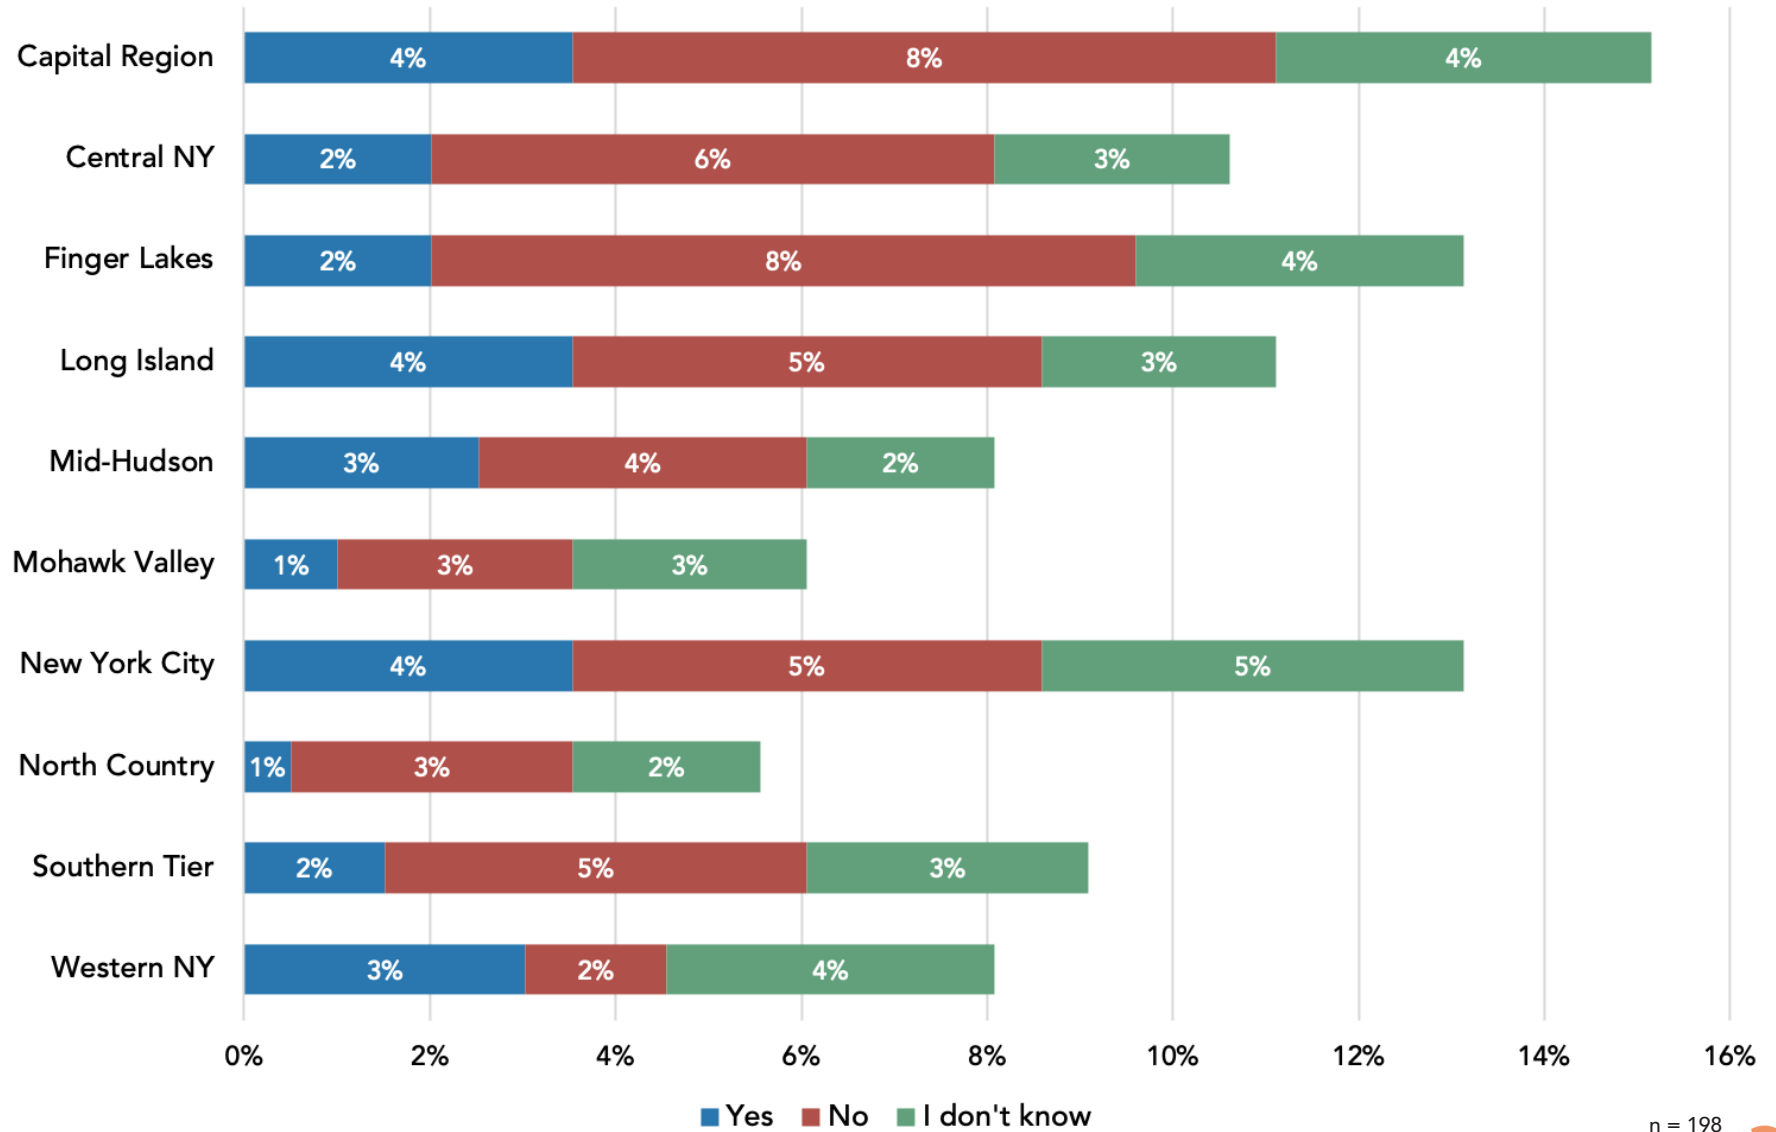

Risk of Museum Closure by NYS REDC Region

n = 198