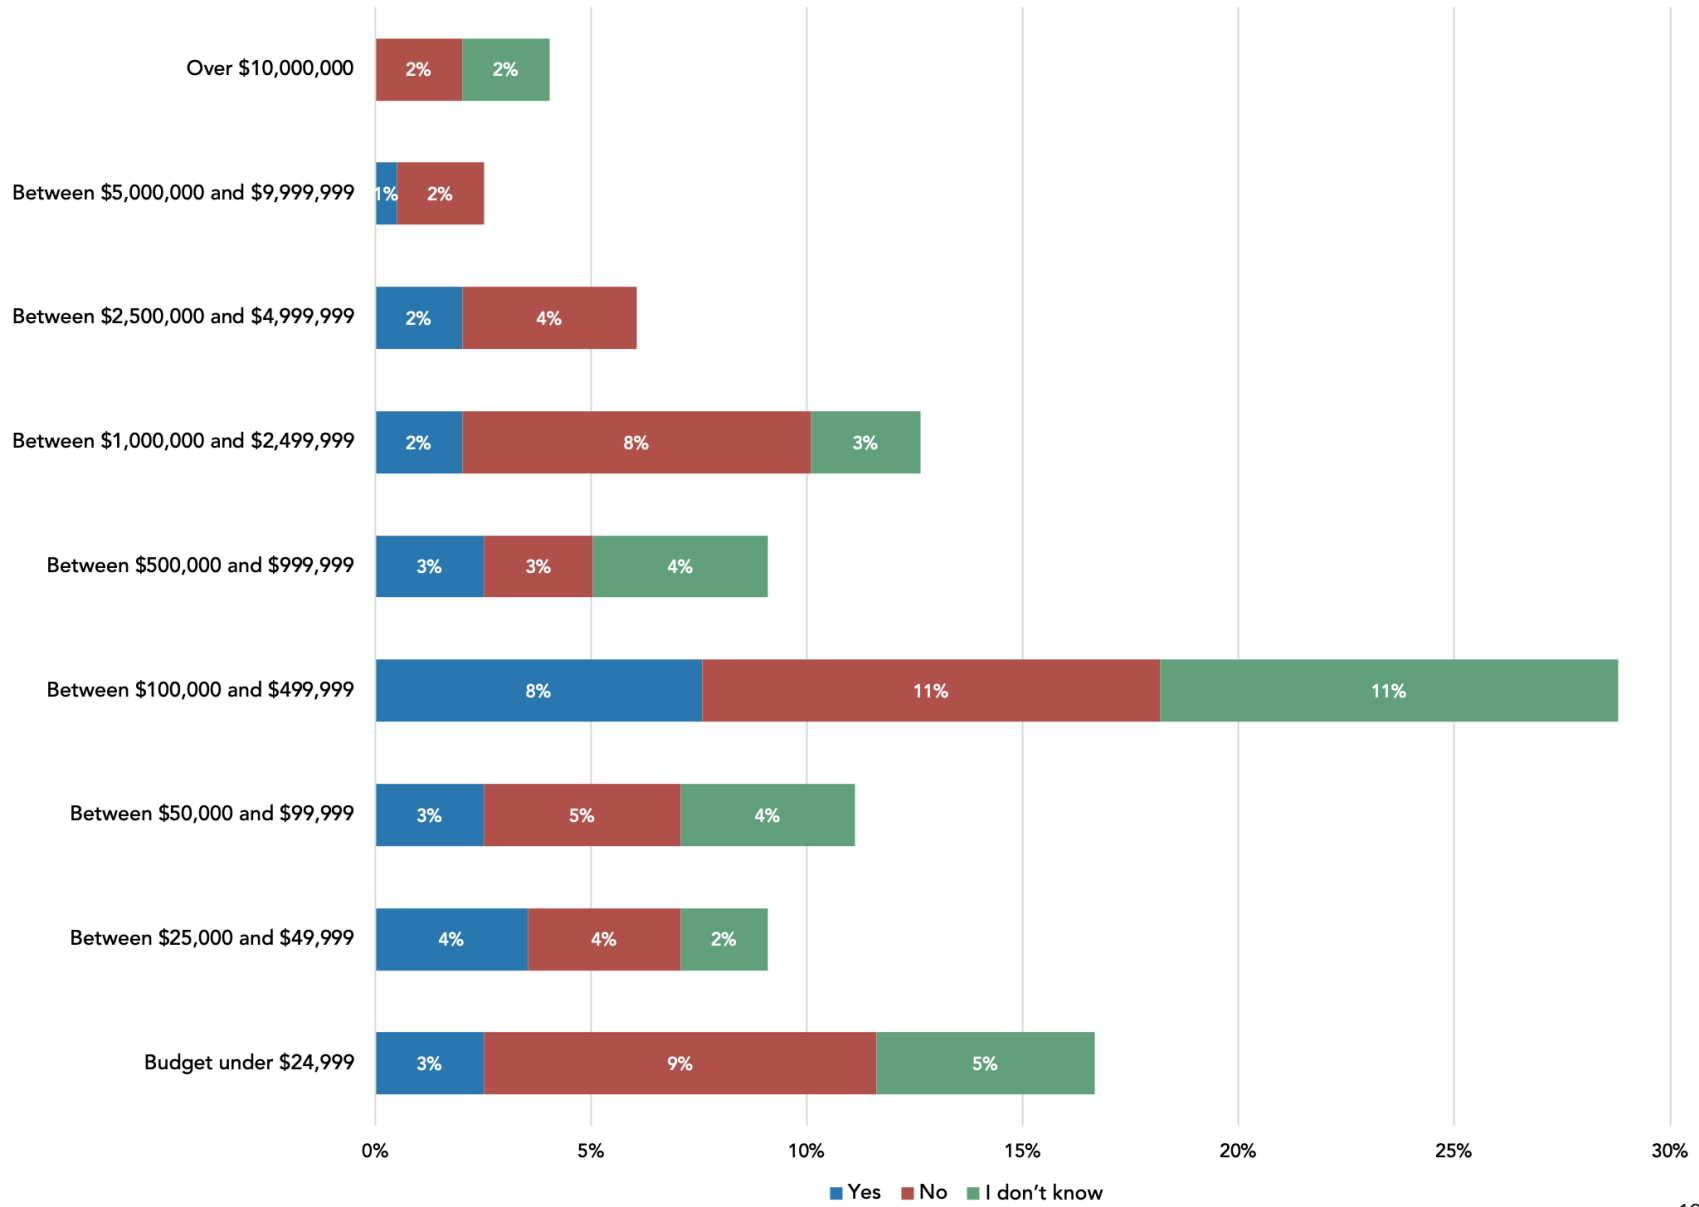

Data courtesy of the American Alliance of Museums' National Survey of COVID-19 Impact on US Museums, fielded June 2020

Risk of Museum Closure by NYS REDC Region

n = 198

Risk of Closure to NYS Museums by Budget Size