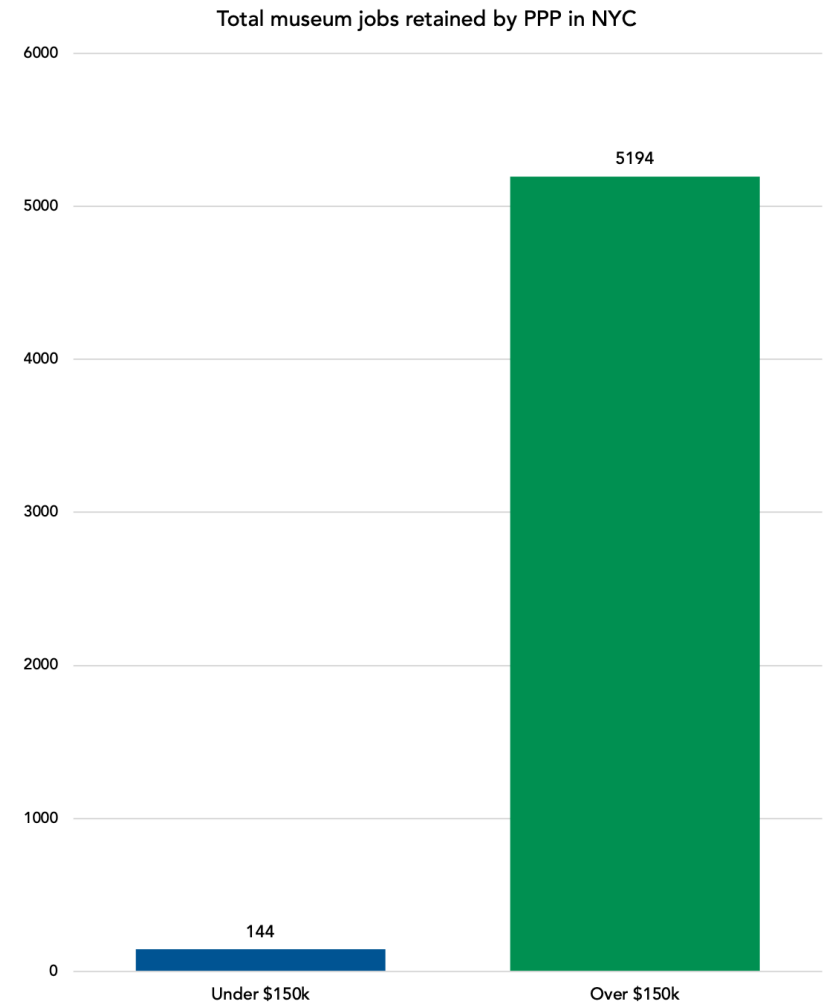

Total Museum Jobs Retained by PPP by REDC Region

142 NYS museums received PPP funding and protected **7,062** museum jobs