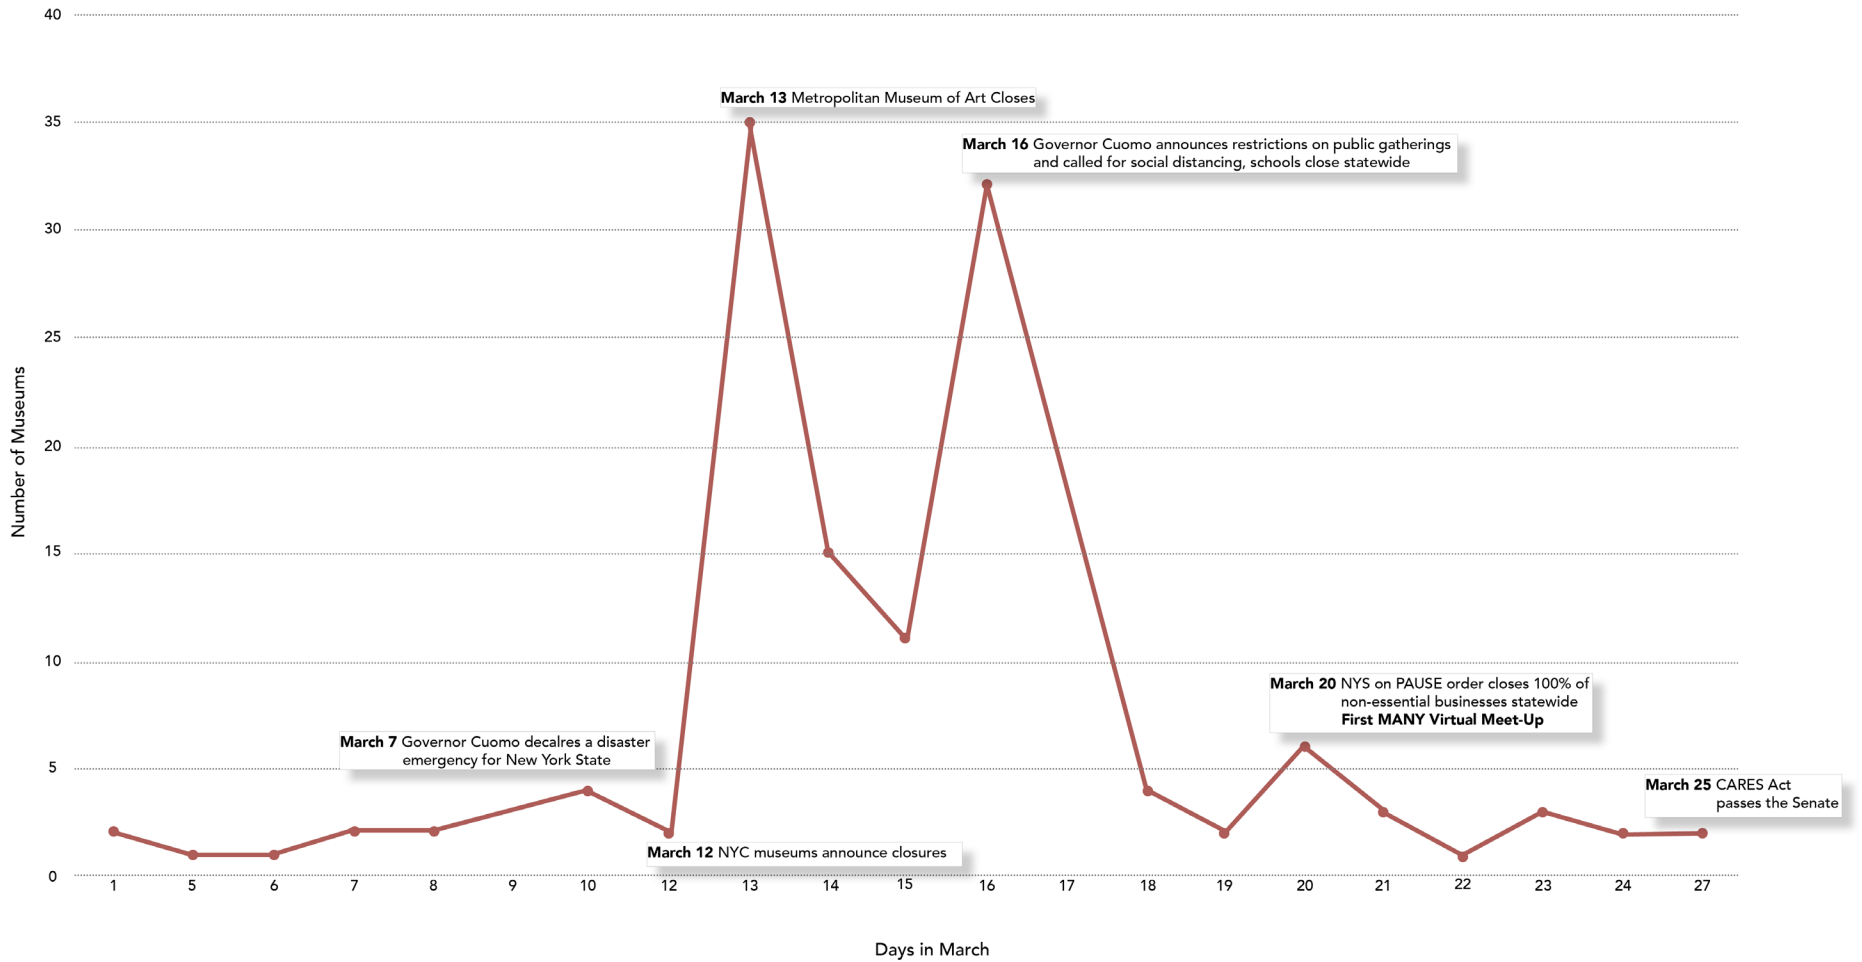

NYS Museum Closure Timeline

When did your museum close its doors due to the COVID-19 pandemic?

n=177