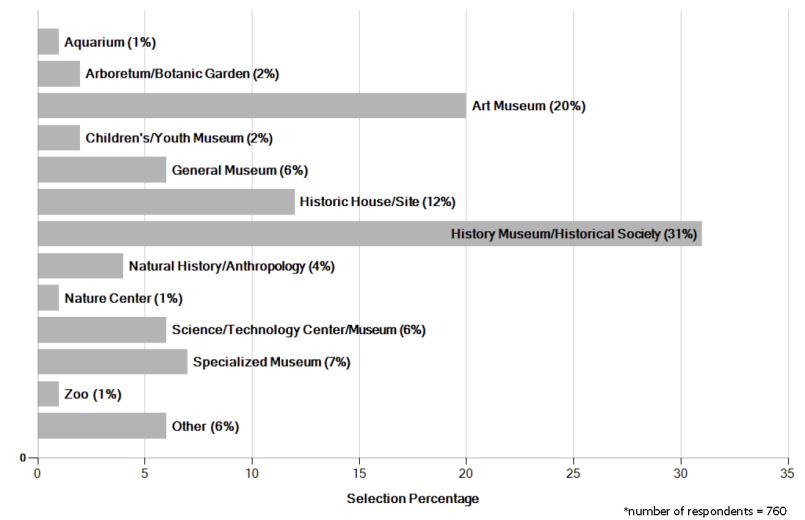

Institution Type

Data courtesy of the American Alliance of Museums' National Survey of COVID-19 Impact on US Museums, fielded June 2020