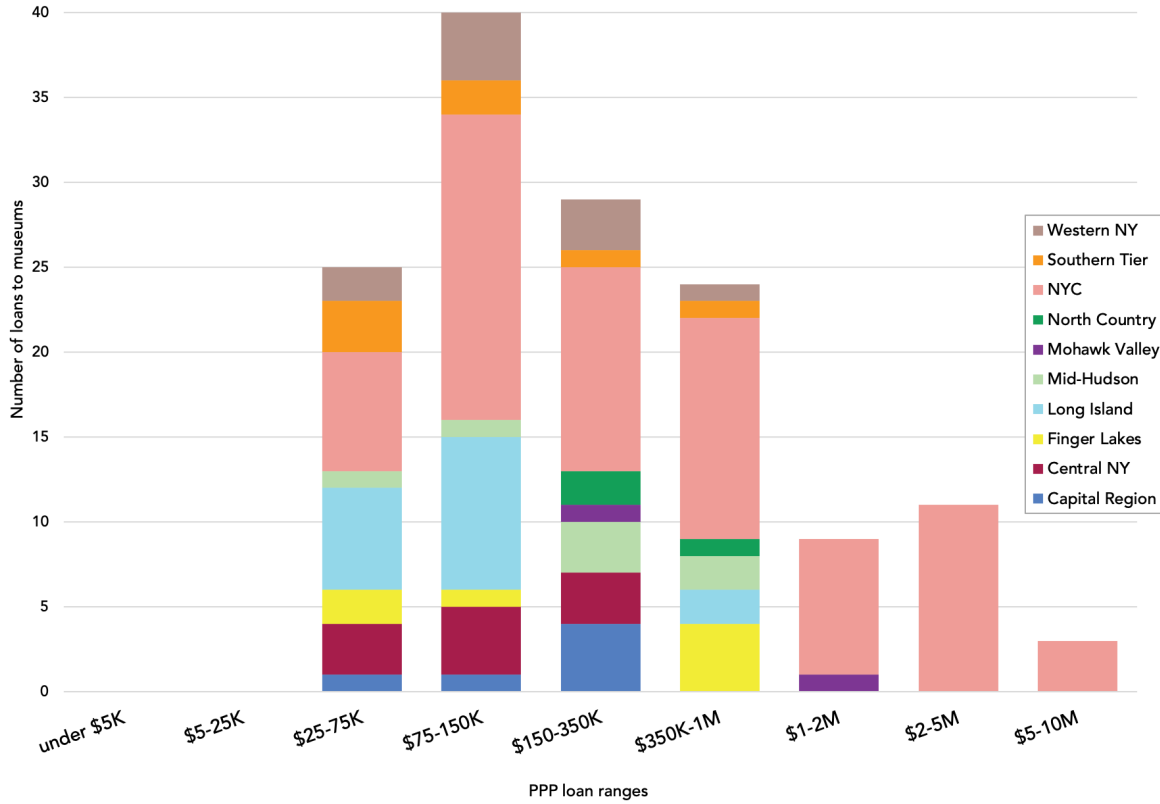

nema NEW ENGLAND MUSEUM ASSOCIATION

Number of PPP Loans by NYS Region

142 NYS museums
received PPP funding

PPP Loan Sizes

to NYS REDC Regions

Loan Sizes to New England Museums

Hoey, Scarlett, and Rob Hummel. Museums and Cultural sites: Utilizing the Paycheck Protection Program to Keep Workers on Payroll and Examining Workforce Statistics. New England Museum Association, 2020.