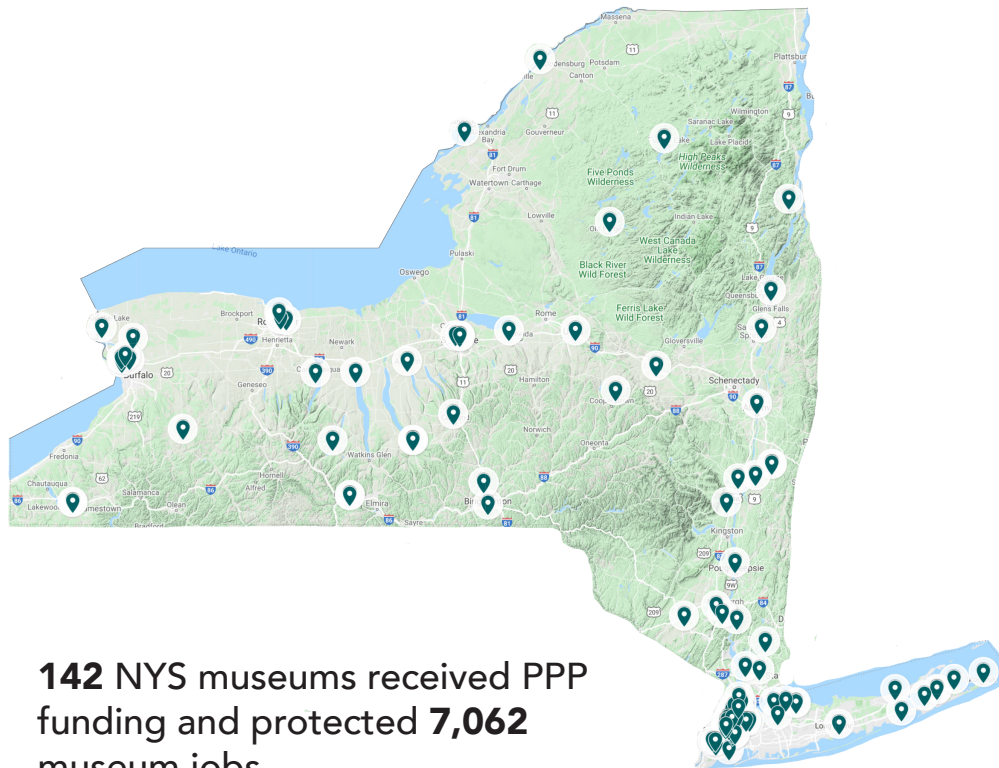

n = 198

Paycheck Protection Program

The New England Museum Association reported that PPP protected **7,414** museum jobs throughout New England funding **468** museums in 6 states

142 NYS museums received PPP funding and protected **7,062** museum jobs